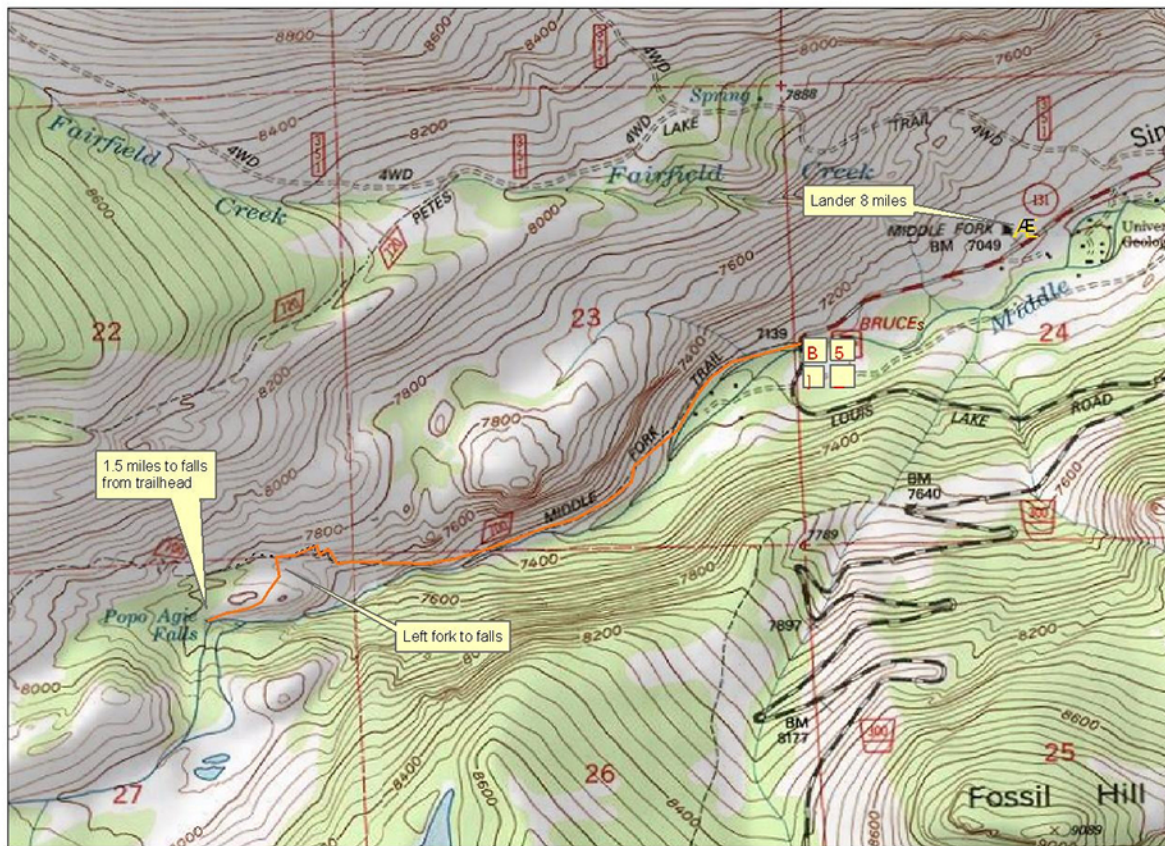

# Popo Agie Falls Trail Map

(Middle Fork of the Popo Agie River)

USDA Forest Service  
Washakie Ranger District  
Shoshone National Forest  
333 East Main Street  
Lander, WY 82520

(307) 332-5460

Be Safe and Enjoy Your Visit !